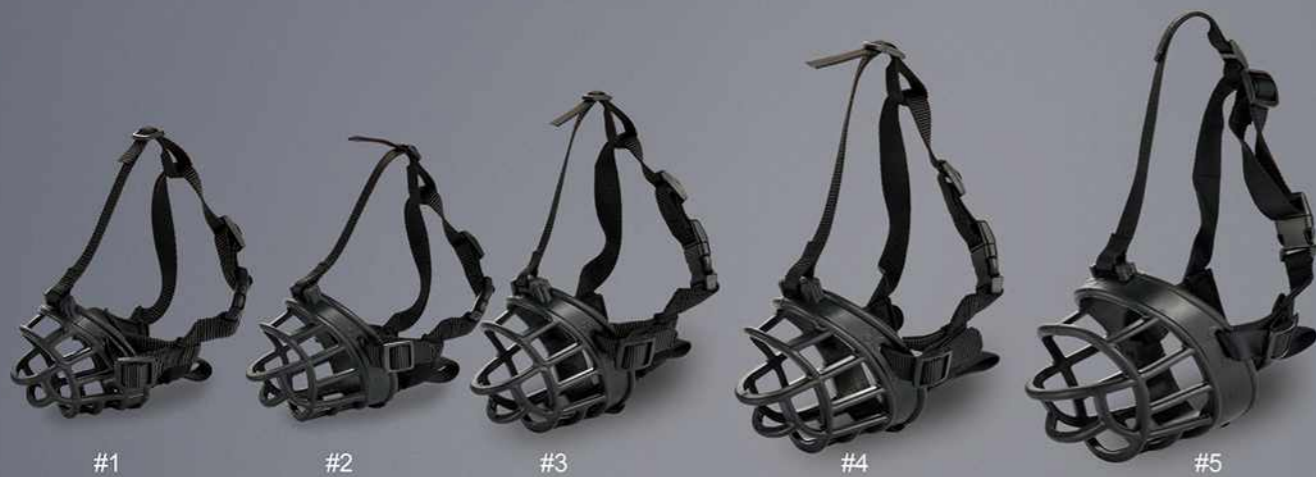

SL303 TPR Muzzle